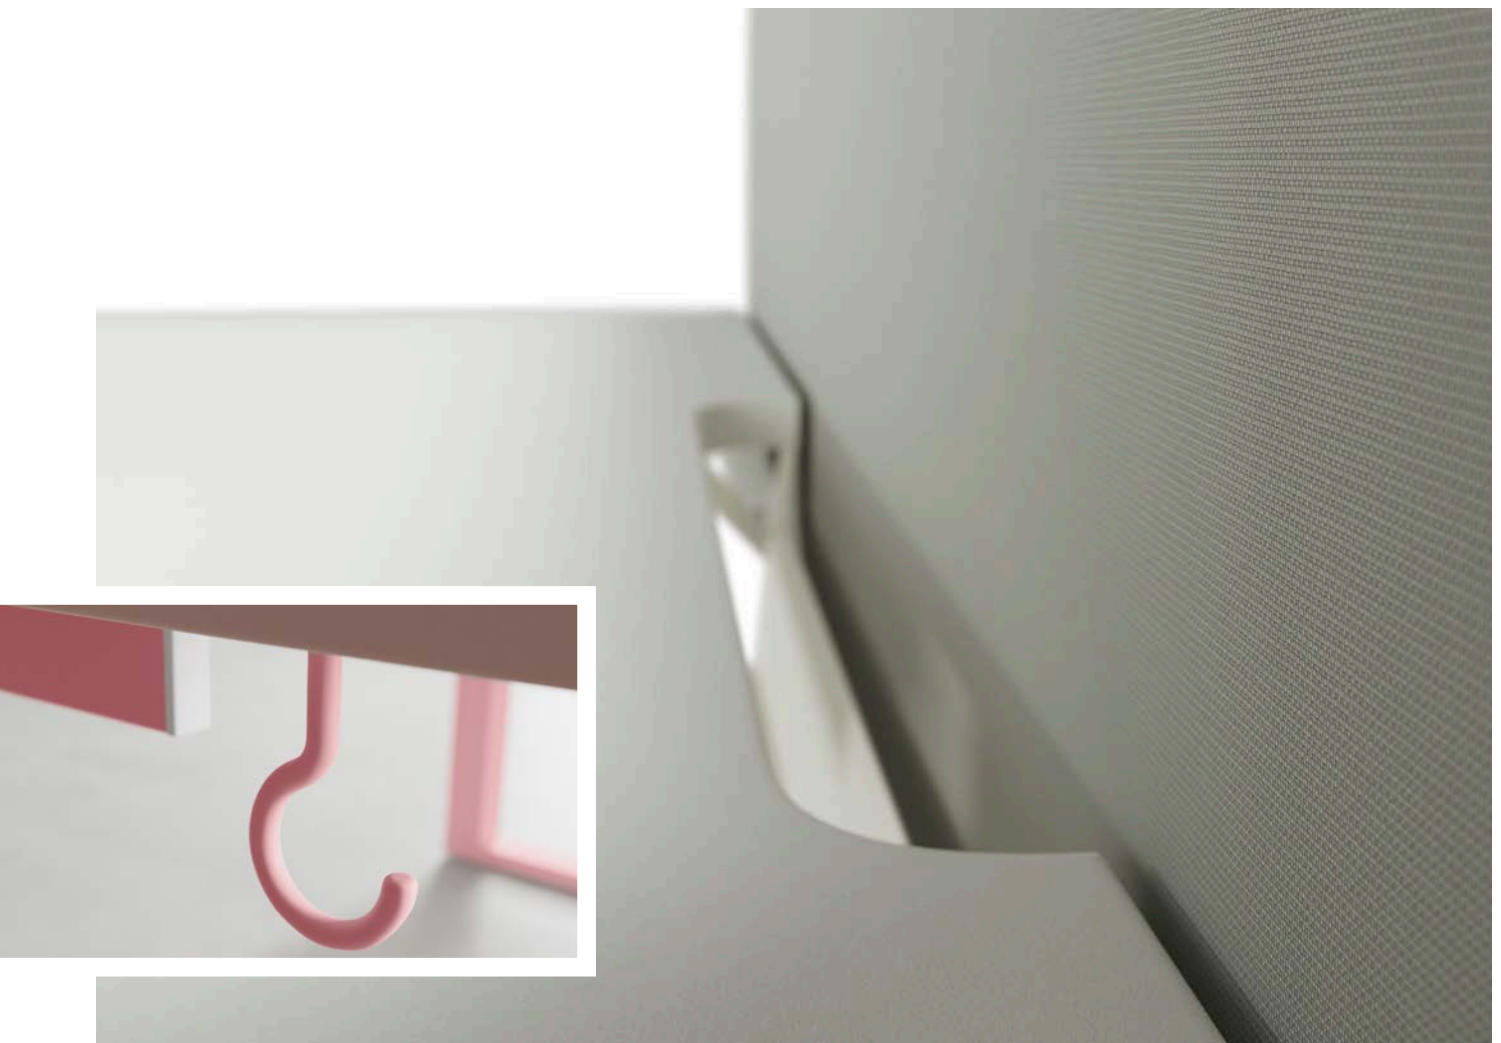

FORM

- Aesthetics inspired from previous decades design expressions.
- The L-shape of the leg frame forms a whole as two tables stand back to back.
- L-shaped table screen in one-piece, no joints.
- The characteristic rounding of the table screens balances privacy and openness.
- The character of the table changes depending on the color and choice of materials.

FUNCTION

- Electrically height-adjustable (620-1270 mm) with long stroke to fit both tall and short.
- The table screens provide both privacy and sound absorption while the rounded shape opens up to nearby environments.
- Adjustable elbow support that provides ergonomic relief for both sitting and standing work.
- A sturdy hook, for hanging a bag or jacket, which frees up space.
- Table screens are available as a straight front panel or in L-shape.
- Customization of dimensions and materials is, as always, possible. Colors and tactile surfaces on the base, table top and table screen can be varied and combined to enhance the current environment.

<p>DESCRIPTION</p> <p>L STATION TABLE</p> 	<p>DIMENSIONS</p> <p>W=800mm</p> <p>L= 1200, 1400, 1600mm</p>
---	--

<p>SURFACES</p> <p>High Pressure Laminate 23mm</p> <p>Desktop</p>	<p>COLORS</p> <p>White / Edge in white ABS</p> <p>Grey desktop / Edge in grey ABS</p> <p>Black desktop / Edge in black ABS</p> <p>Blue desktop / Edge in blue ABS</p> <p>Pink desktop / Edge in pink ABS</p>
--	---

<p>DESCRIPTION</p> <p>L STATIONFRAME</p> 	<p>DIMENSIONS</p> <p>L= 1040, 1240, 1440MM</p> <p>H=Electric 600-1250mm</p>
--	--

<p>SURFACES</p> <p>Powder coated</p>	<p>COLORS</p> <p>Grey, Black, White, Blue, Pink</p>
---	--